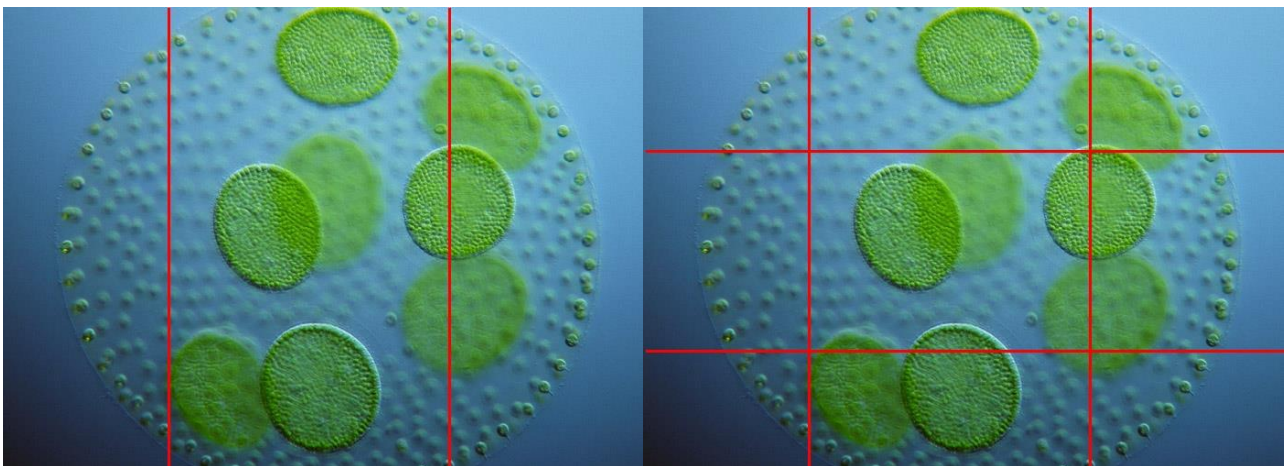

FREEZE Button : Toggle between the video stream mode/freeze mode(Default is video stream)
The image displayed on the monitor is the currently captured one under the freeze mode, and the image acquisition will continue after pressing the FREEZE button again.

AEWB Button : Toggle auto exposure and white balance on/off(Default is on).

SAVE Button : Saving the current screen to the SD card, the compression format is JPEG with a resolution of 1280X720, users can press the button or click the remote controller button to save picture.

CURSOR Button : Toggle the OSD cursor on/off(default is off). Cross hair style including: scale, double horizontal line, double vertical line, double cross line, Tri-factor cross line. Functions shift as user press the button.

Scale

Two horizontal lines

Double vertical lines

Double cross lines

Tri-factor cross lines