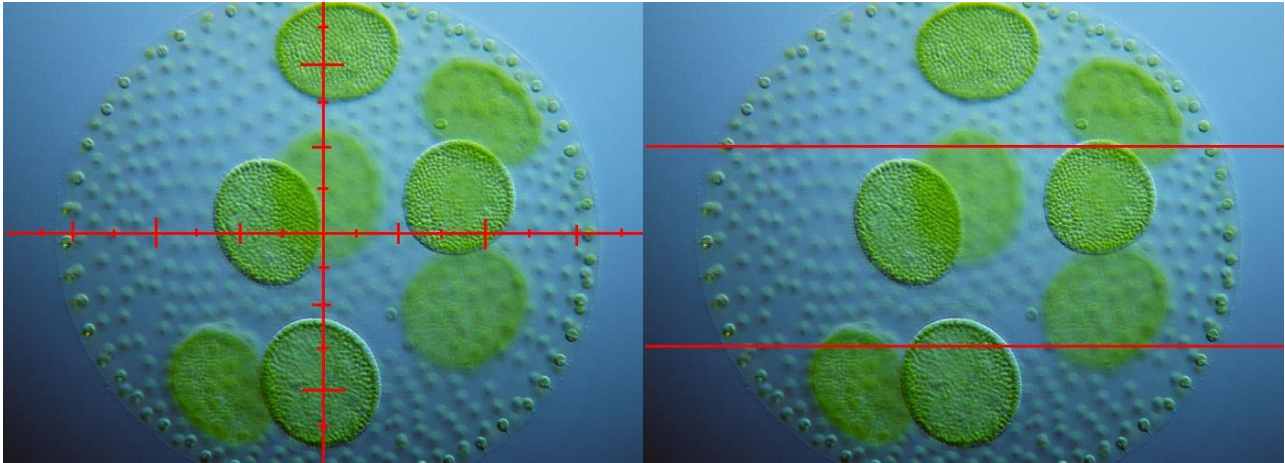

CURSOR Button : Toggle the OSD cursor on/off(default is off). Cross hair style including: scale, double horizontal line, double vertical line, double cross line, Tri-factor cross line. Functions shift as user press the button.

Scale

Two horizontal lines