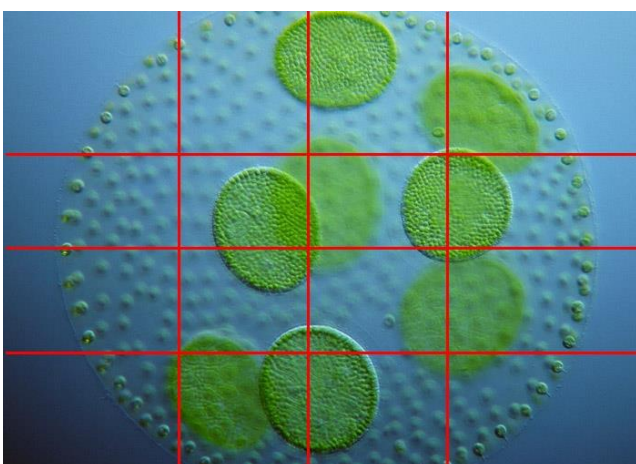

CURSOR Button : Toggle the OSD cursor on/off(default is off). Cross hair style including: scale, double horizontal line, double vertical line, double cross line, Tri-factor cross line. Functions shift as user press the button.

Scale

Two horizontal lines

Double vertical lines

Double cross lines

Tri-factor cross lines